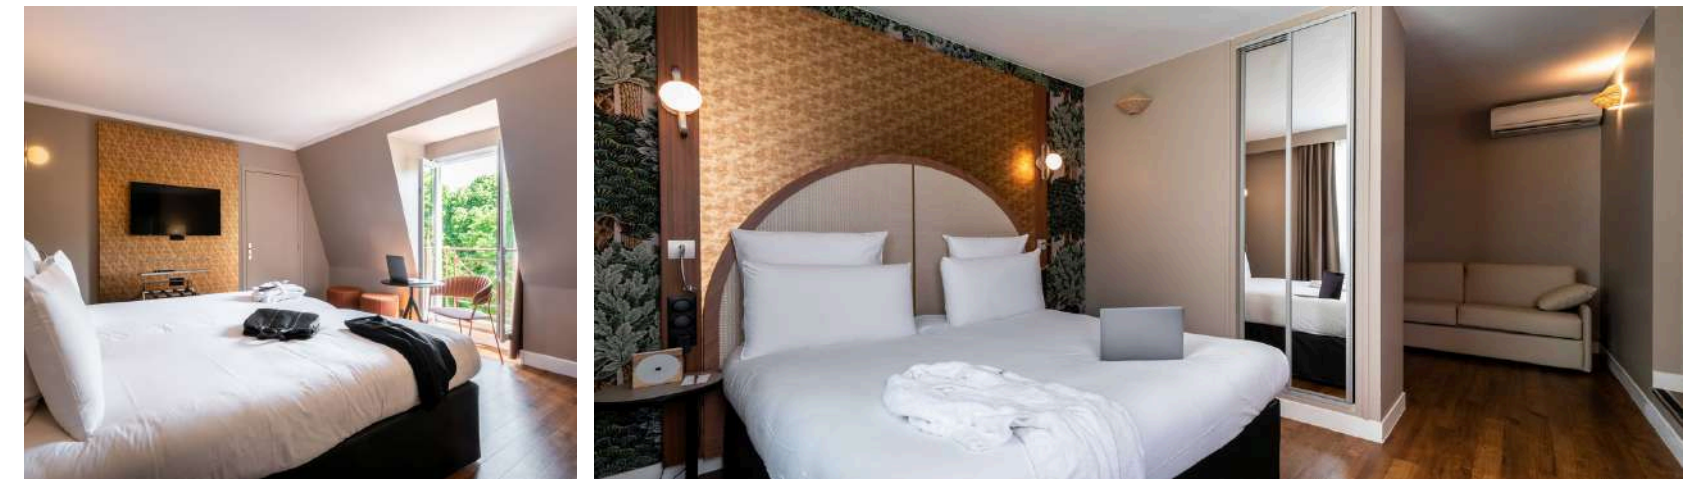

The Mercure Paris Ouest St Germain en Laye hotel, made up of two buildings, offers 56 rooms along the historic Avenue des Loges.

The 38 rooms in the main building were renovated in 2022. The 18 rooms located in the second building have particularly generous areas and most of them have a view of our garden.

The classic rooms with an average area of 17m² are ideal for enjoying a stay in the green, alone or in pairs. The Privileges with an average of 22 m² (up to 33m²) Many of them have a very beautiful view of the nature that borders the hotel, like an echo of the natural and vegetal decoration of our urban cocoon.

TWINS: 12 rooms
PMR: 3 rooms
COMMUNICATING: 5 rooms

ROOM FACILITIES

- *Courtesy tray, kettle, minibar*
- *Safe, Iron and ironing board on request*
- *Hairdryer, Nuxe welcome products*
- *Individual heating and air conditioning*
- *Workspace, RJ45 socket, Ethernet, fiber*
- *Flat screen TV, Canal+, CanalSat, beIN sports*
- *Memory foam pillows, Bathrobes & slippers, Nespresso machine, Cold drinks, Sound spot compatible with iPhone, BlackBerry, Android (Only from Privilege rooms up)*