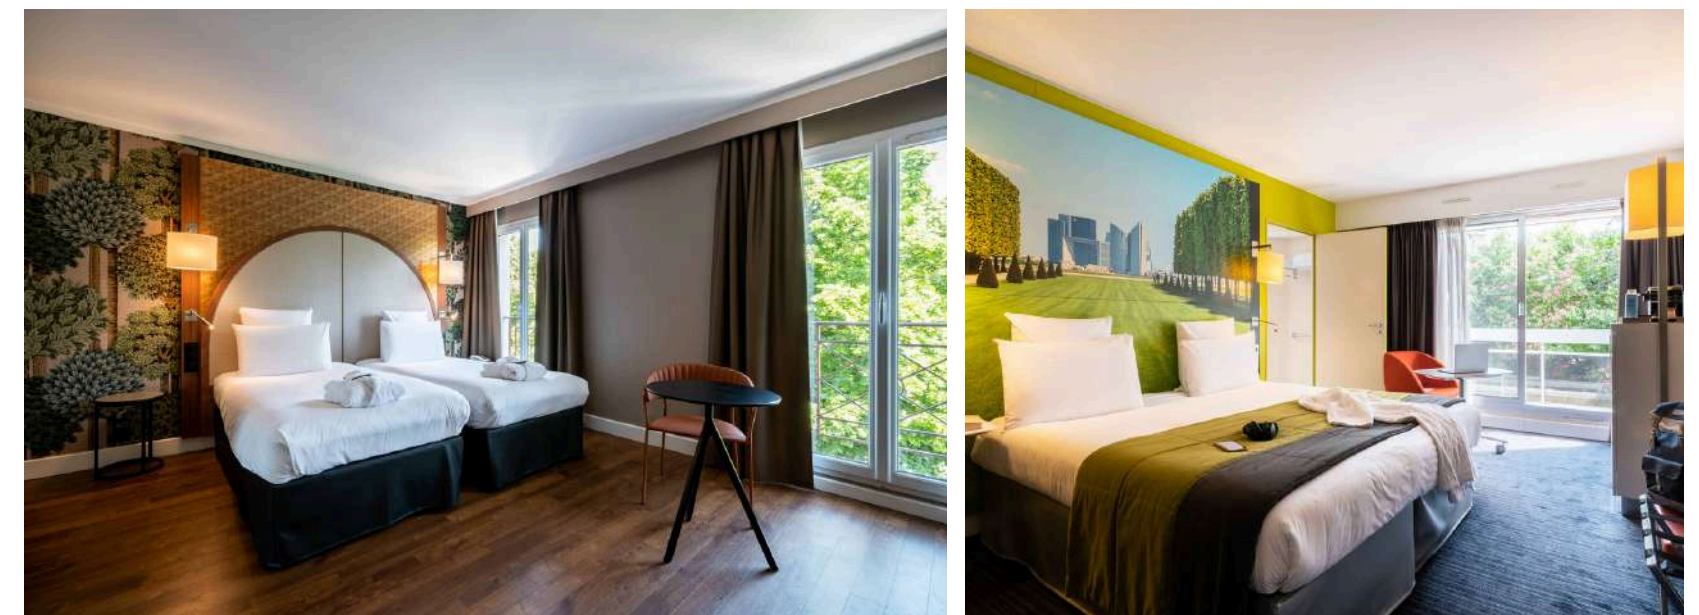

The Mercure Paris Ouest St Germain en Laye hotel, made up of two buildings, offers 56 rooms along the historic Avenue des Loges.

The 38 rooms in the main building were renovated in 2022. The 18 rooms located in the second building have particularly generous areas and most of them have a view of our garden.

The classic rooms with an average area of 17m² are ideal for enjoying a stay in the green, alone or in pairs. The Privileges with an average of 22 m² (up to 33m²) Many of them have a very beautiful view of the nature that borders the hotel, like an echo of the natural and vegetal decoration of our urban cocoon.

TWINS: 12 rooms
PMR: 3 rooms
COMMUNICATING: 5 rooms

ROOM FACILITIES

- *Courtesy tray, kettle, minibar*
- *Safe, Iron and ironing board on request*
- *Hairdryer, Nuxe welcome products*
- *Individual heating and air conditioning*
- *Workspace, RJ45 socket, Ethernet, fiber*
- *Flat screen TV, Canal+, CanalSat, beIN sports*
- *Memory foam pillows, Bathrobes & slippers, Nespresso machine, Cold drinks, Sound spot compatible with iPhone, BlackBerry, Android (Only from Privilege rooms up)*