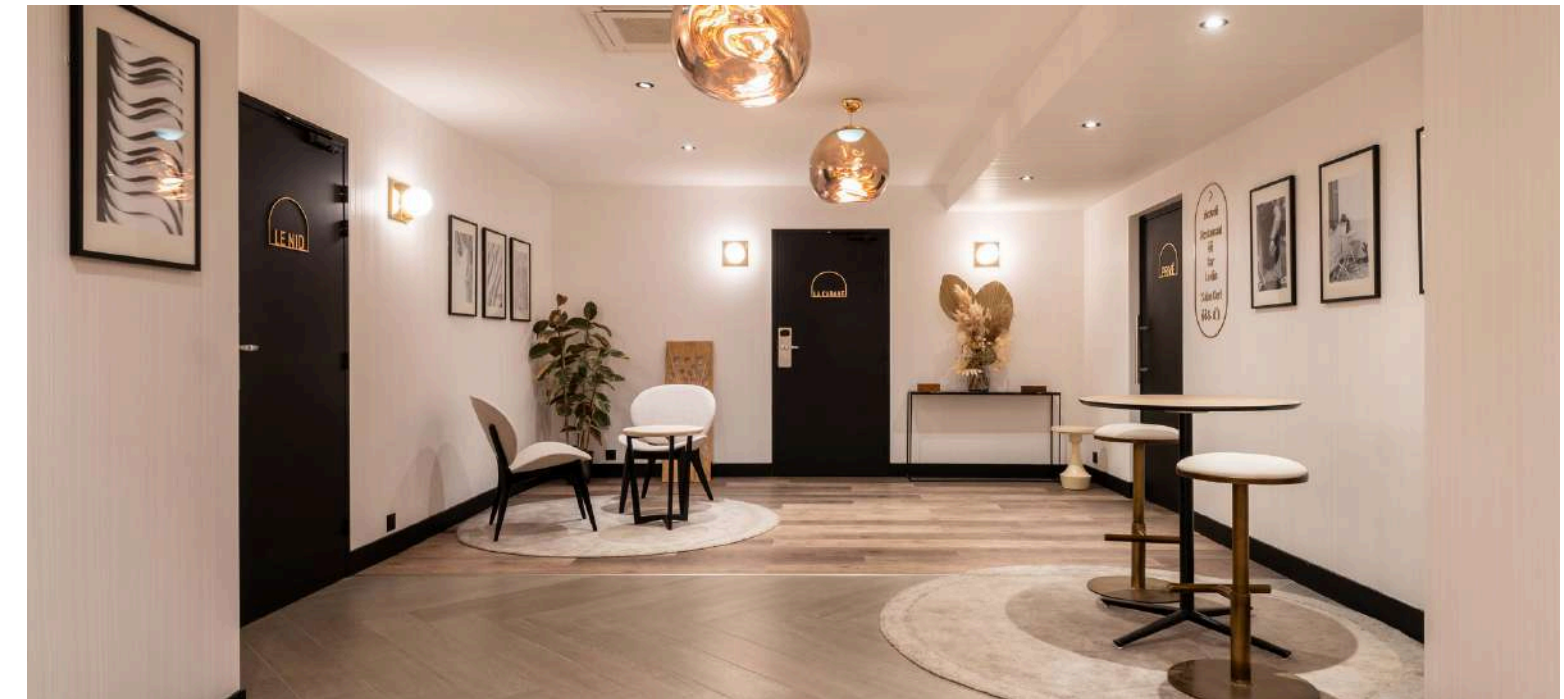

- 4 renovated meeting rooms from 18 to 136m<sup>2</sup>
- 1 urban rooftop farm (new for 2023)
- Patio (renovated)
- Private garden and terrace

Lobby avec Ciné lounge

Bibliothèque

Espace pause

Le Nid