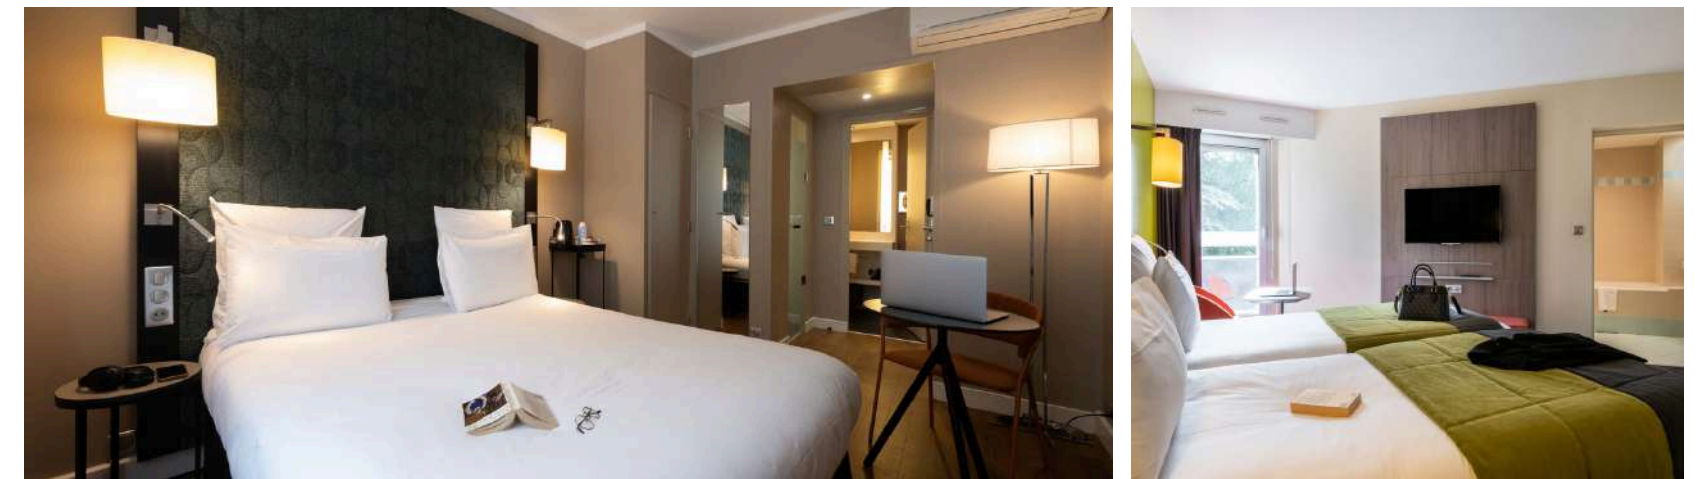

The Mercure Paris Ouest St Germain en Laye hotel, made up of two buildings, offers 56 rooms along the historic Avenue des Loges.

The 38 rooms in the main building were renovated in 2022. The 18 rooms located in the second building have particularly generous areas and most of them have a view of our garden.

The classic rooms with an average area of 17m² are ideal for enjoying a stay in the green, alone or in pairs. The Privileges with an average of 22 m² (up to 33m²) Many of them have a very beautiful view of the nature that borders the hotel, like an echo of the natural and vegetal decoration of our urban cocoon.

TWINS: 12 rooms
PMR: 3 rooms
COMMUNICATING: 5 rooms

ROOM FACILITIES

- *Courtesy tray, kettle, minibar*
- *Safe, Iron and ironing board on request*
- *Hairdryer, Nuxe welcome products*
- *Individual heating and air conditioning*
- *Workspace, RJ45 socket, Ethernet, fiber*
- *Flat screen TV, Canal+, CanalSat, beIN sports*
- *Memory foam pillows, Bathrobes & slippers, Nespresso machine, Cold drinks, Sound spot compatible with iPhone, BlackBerry, Android (Only from Privilege rooms up)*